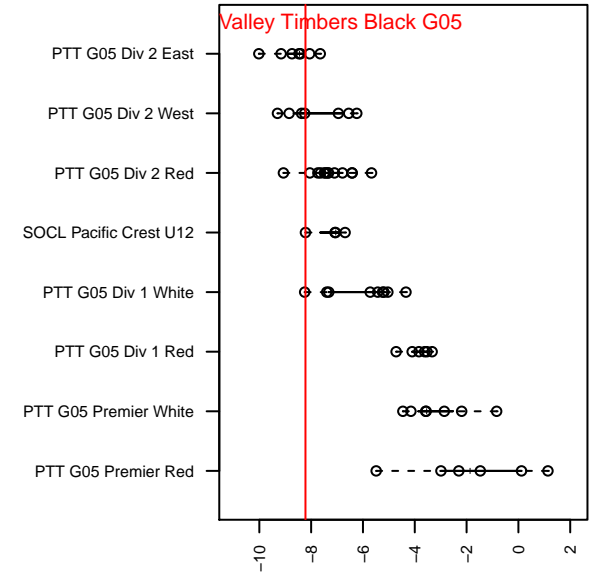

Rogue Valley Timbers Black G05

Rogue Valley SC
Medford, OR
G05 total strength=375
attack=0.3 defense=0.18
fall league = SOCL Pacific Crest U12

alt names used:
RVT 05G Black

Venues played:
2016 SOCL Pacific Crest U12

Rogue Valley Timbers Black G05
Dots are actual minus expected GF (blue circles) and GA (red triangles).
Blue line is smoothed change in attack strength. Red is smoothed change in defense strength.

**attack and defense variance (black dot)
relative to other teams
and top 10 in region**

**attack and defense rating
relative to others at age
and all opponents in last 13 months**

Performance relative to 13 month average

Performance relative to 13 month average

date	home		away		venue	pred.home	pred.away
2016-10-22	Grants Pass YSC Blue G05	2	Rogue Valley Timbers Black G05	2	2016 SOCL Pacific Crest U12	2.36	1.04
2016-10-15	Rogue Valley Timbers Black G05	3	Basin Utd Avalanche G06	1	2016 SOCL Pacific Crest U12	1.66	2.60
2016-10-09	Basin Utd Surge G06	5	Rogue Valley Timbers Black G05	2	2016 SOCL Pacific Crest U12	3.81	1.42
2016-10-08	Rogue Valley Timbers Black G05	2	Grants Pass YSC Blue G06	3	2016 SOCL Pacific Crest U12	1.32	1.93
2016-10-01	Grants Pass YSC White G06	2	Rogue Valley Timbers Black G05	2	2016 SOCL Pacific Crest U12	1.85	2.69
2016-09-25	Rogue Valley Timbers Black G05	1	Basin Utd Surge G06	2	2016 SOCL Pacific Crest U12	1.42	3.81
2016-09-24	Rogue Valley Timbers Black G05	1	Grants Pass YSC Blue G05	0	2016 SOCL Pacific Crest U12	1.04	2.36
2016-09-17	Basin Utd Avalanche G06	5	Rogue Valley Timbers Black G05	0	2016 SOCL Pacific Crest U12	2.60	1.66
2016-09-11	Table Rock Punishers G06	3	Rogue Valley Timbers Black G05	0	2016 SOCL Pacific Crest U12	1.86	1.51
2016-09-10	Rogue Valley Timbers Black G05	2	Ashland SC G05	3	2016 SOCL Pacific Crest U12	1.23	2.82